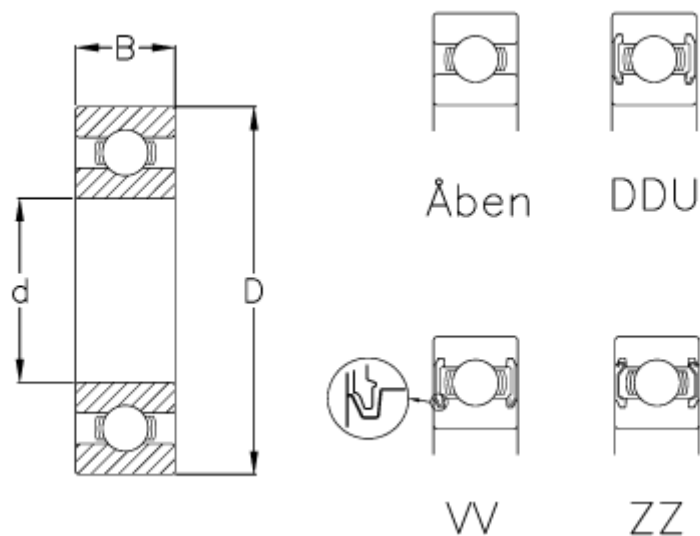

Data Sheet

Article number: 5701055013016
Description: NSK Bearing 6911 CM-6
Note: Open

Measures

= 6911
 $B = 13$
 $d = 55$
 $D = 80$